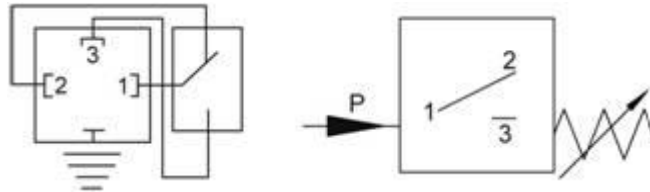

HYDROWEST

Pressure Switch

JCS-02

Model	Used Pressure (kgf/cm ²)	Max. Pressure (kgf/cm ²)	Weight (kg)
JCS-02H	20 - 210	350	1.0
JCS-02H	15 - 60	350	
JCS-02H	5 - 40	60	
JCS-02H	20 - 600	700	

Operating Voltage / Current	
AC250V / 3A AC125V / 5A	AC250V / 3A