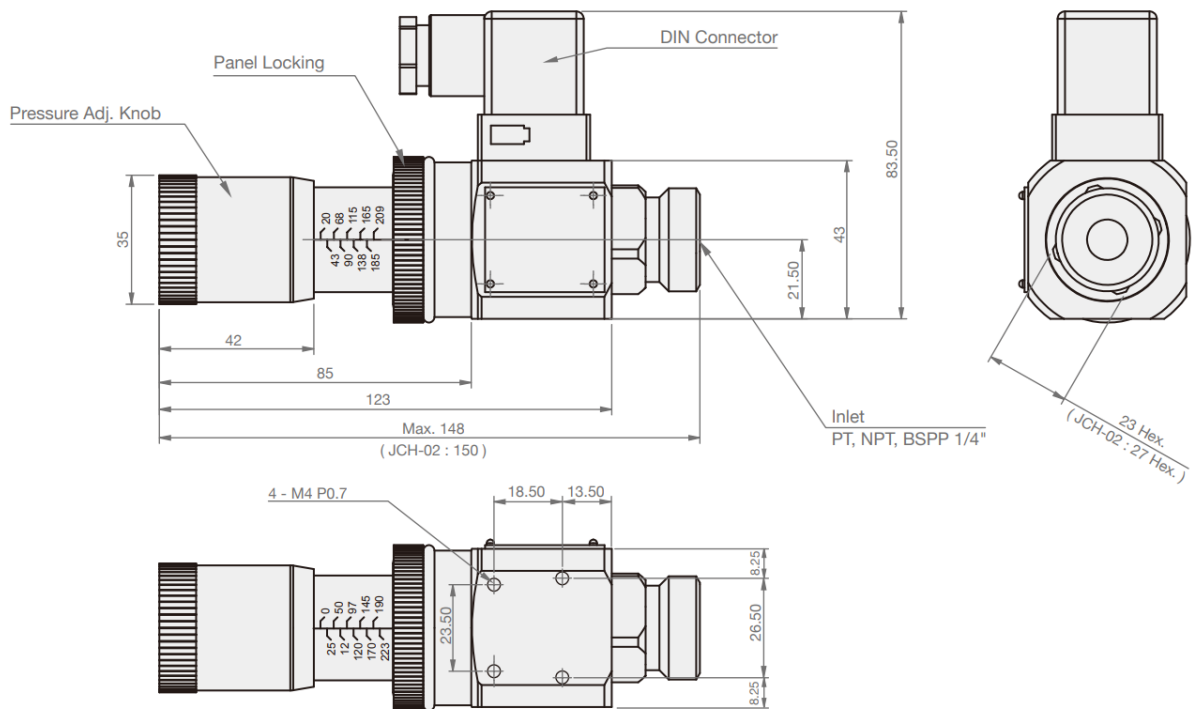

HYDROWEST

Pressure Switch

JCS-02

Model	Used Pressure (kgf/cm ²)	Max. Pressure (kgf/cm ²)	Weight (kg)
JCS-02H	20 - 210	350	1.0
JCS-02H	15 - 60	350	
JCS-02H	5 - 40	60	
JCS-02H	20 - 600	700	

Operating Voltage / Current	
AC250V / 3A AC125V / 5A	AC250V / 3A